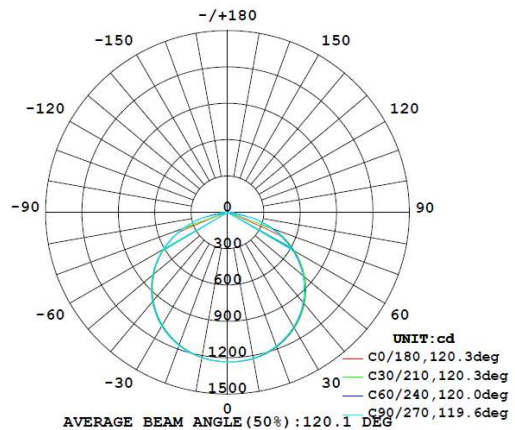

LED lighting for the care of aquatic plants

Light data	Fresh 650	Fresh 750	Fresh 850	Fresh 1150	Fresh 1450
Light Source	LED	LED	LED	LED	LED
Luminous Flux	2750 lm	2850 lm	3640 lm	4400 lm	5900 lm
Color Temperature	5000 K	5000 K	5000 K	5000 K	5000 K
Color rendering index	93	93	93	93	93
Beam angle	120°	120°	120°	120°	120°
PPF	41.1 µmol/s	43.9 µmol/s	53.8 µmol/s	67.4 µmol/s	72.4 µmol/s
PstLM ¹⁾	0.01	0.01	0.00	0.01	0.01
SVM ¹⁾	0.00	0.00	0.00	0.00	0.00
Energy efficiency class ²⁾	-	-	-	-	-
Dimmable ³⁾	Yes	Yes	Yes	Yes	Yes

General information	Fresh 650	Fresh 750	Fresh 850	Fresh 1150	Fresh 1450
Item No.:	00013682	00013683	00013684	00013687	00013689
Weight	530 g	600 g	670 g	860 g	1060 g
Length	650 mm	750 mm	850 mm	1150 mm	1450 mm
Width	49 mm	49 mm	49 mm	49 mm	49 mm
Height	15 mm	15 mm	15 mm	15 mm	15 mm
Color	schwarz	schwarz	schwarz	schwarz	schwarz
Cable length	1.8 m	1.8 m	1.8 m	1.8 m	1.8 m