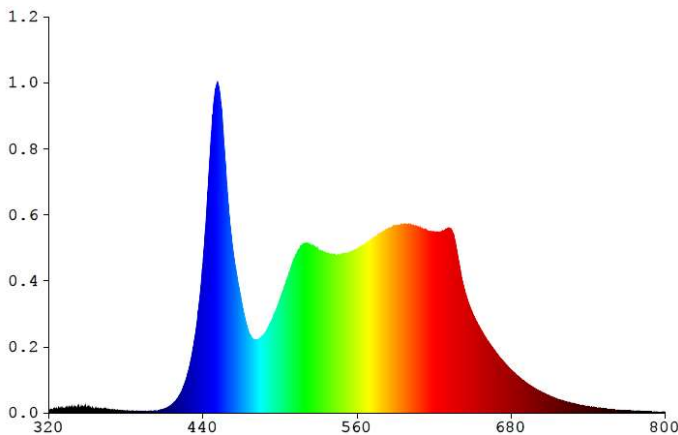

LED lighting for the care of aquatic plants

Light data	Fresh 650	Fresh 750	Fresh 850	Fresh 1150	Fresh 1450
Light Source	LED	LED	LED	LED	LED
Luminous Flux	2750 lm	2850 lm	3640 lm	4400 lm	5900 lm
Color Temperature	5000 K	5000 K	5000 K	5000 K	5000 K
Color rendering index	93	93	93	93	93
Beam angle	120°	120°	120°	120°	120°
PPF	41.1 µmol/s	43.9 µmol/s	53.8 µmol/s	67.4 µmol/s	72.4 µmol/s
PstLM ¹⁾	0.01	0.01	0.00	0.01	0.01
SVM ¹⁾	0.00	0.00	0.00	0.00	0.00
Energy efficiency class ²⁾	-	-	-	-	-
Dimmable ³⁾	Yes	Yes	Yes	Yes	Yes

General information	Fresh 650	Fresh 750	Fresh 850	Fresh 1150	Fresh 1450
Item No.:	00013682	00013683	00013684	00013687	00013689
Weight	530 g	600 g	670 g	860 g	1060 g
Length	650 mm	750 mm	850 mm	1150 mm	1450 mm
Width	49 mm	49 mm	49 mm	49 mm	49 mm
Height	15 mm	15 mm	15 mm	15 mm	15 mm
Color	schwarz	schwarz	schwarz	schwarz	schwarz
Cable length	1.8 m	1.8 m	1.8 m	1.8 m	1.8 m