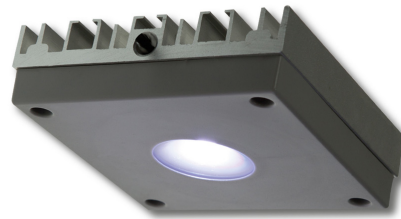

## SOLARSTINGERBOX II MARINE - BUNDLE INCLUDING DRV POWER SUPPLY

SKU: 00012523

- Seawater LED light
- Incl. DRV2 120 W power supply unit
- Optionally controllable with CON1
- For natural lighting conditions like on the reef
- Balanced colour spectrum with high blue content

## SOLARSTINGER NANOFLEX MARINE

SKU: 00010619

- LED aquarium luminaire for marine nano aquariums
- Wide light spectrum
- For compact & strong coral growth