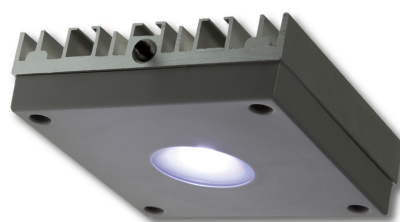

SEA WATER

SOLAR STINGER® STINGERBOX II MARINE - BUNDLE INCL. DRV POWER SUPPLY

SKU: 00012523

- Seawater LED light
- Incl. DRV2 120 W power supply unit
- Optionally controllable with CON1
- For natural lighting conditions like on the reef
- Balanced colour spectrum with high blue content

SOLAR STINGER® NANOFLEX MARINE

SKU: 00010619

- LED aquarium luminaire for marine nano aquariums
- Wide light spectrum
- For compact & strong coral growth

INDEX

SOLAR STINGER® NanoFlex MARINE 1

SOLAR STINGER® StingerBox II MARINE - Bundle incl. DRV Power Supply 1